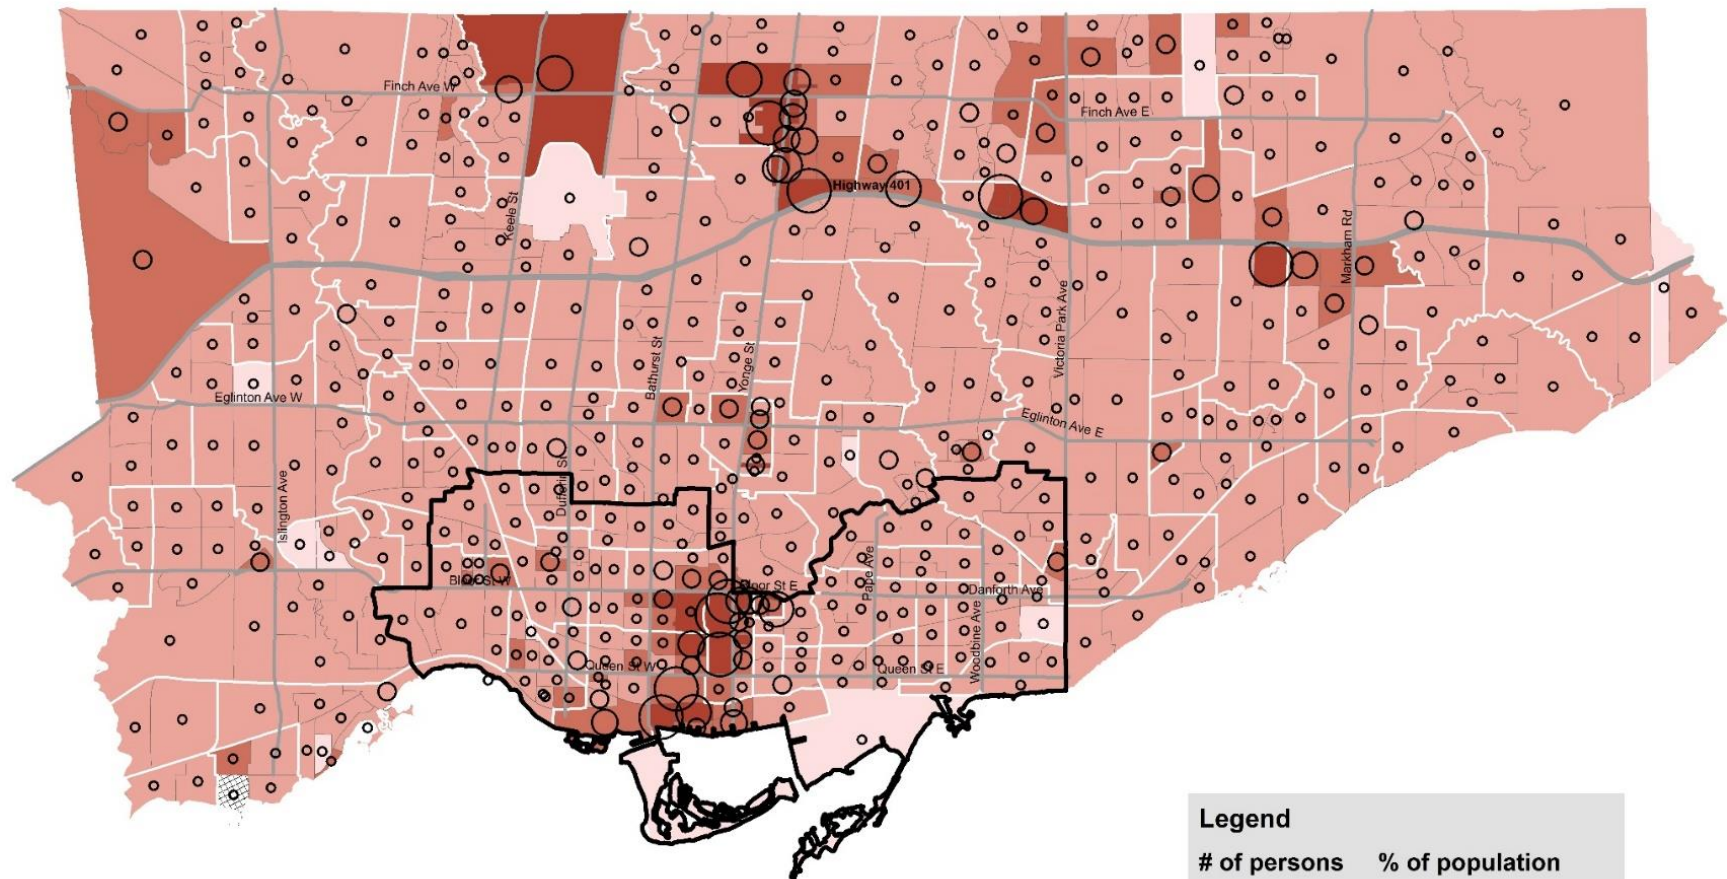

Distribution of Non-Permanent Resident Population by Census Tract, City of Toronto

Legend

# of persons by census tract	% of population by census tract
○ 0 - 250	0%
○ 251 - 500	1% - 5%
○ 501 - 750	6% - 10%
○ 751 - 1,000	11% - 25%
○ 1,001 - 2,180	zero or no data
	South LIP
	Roads and Highways
	Neighbourhoods

Source: Statistics Canada. 2016 Census.