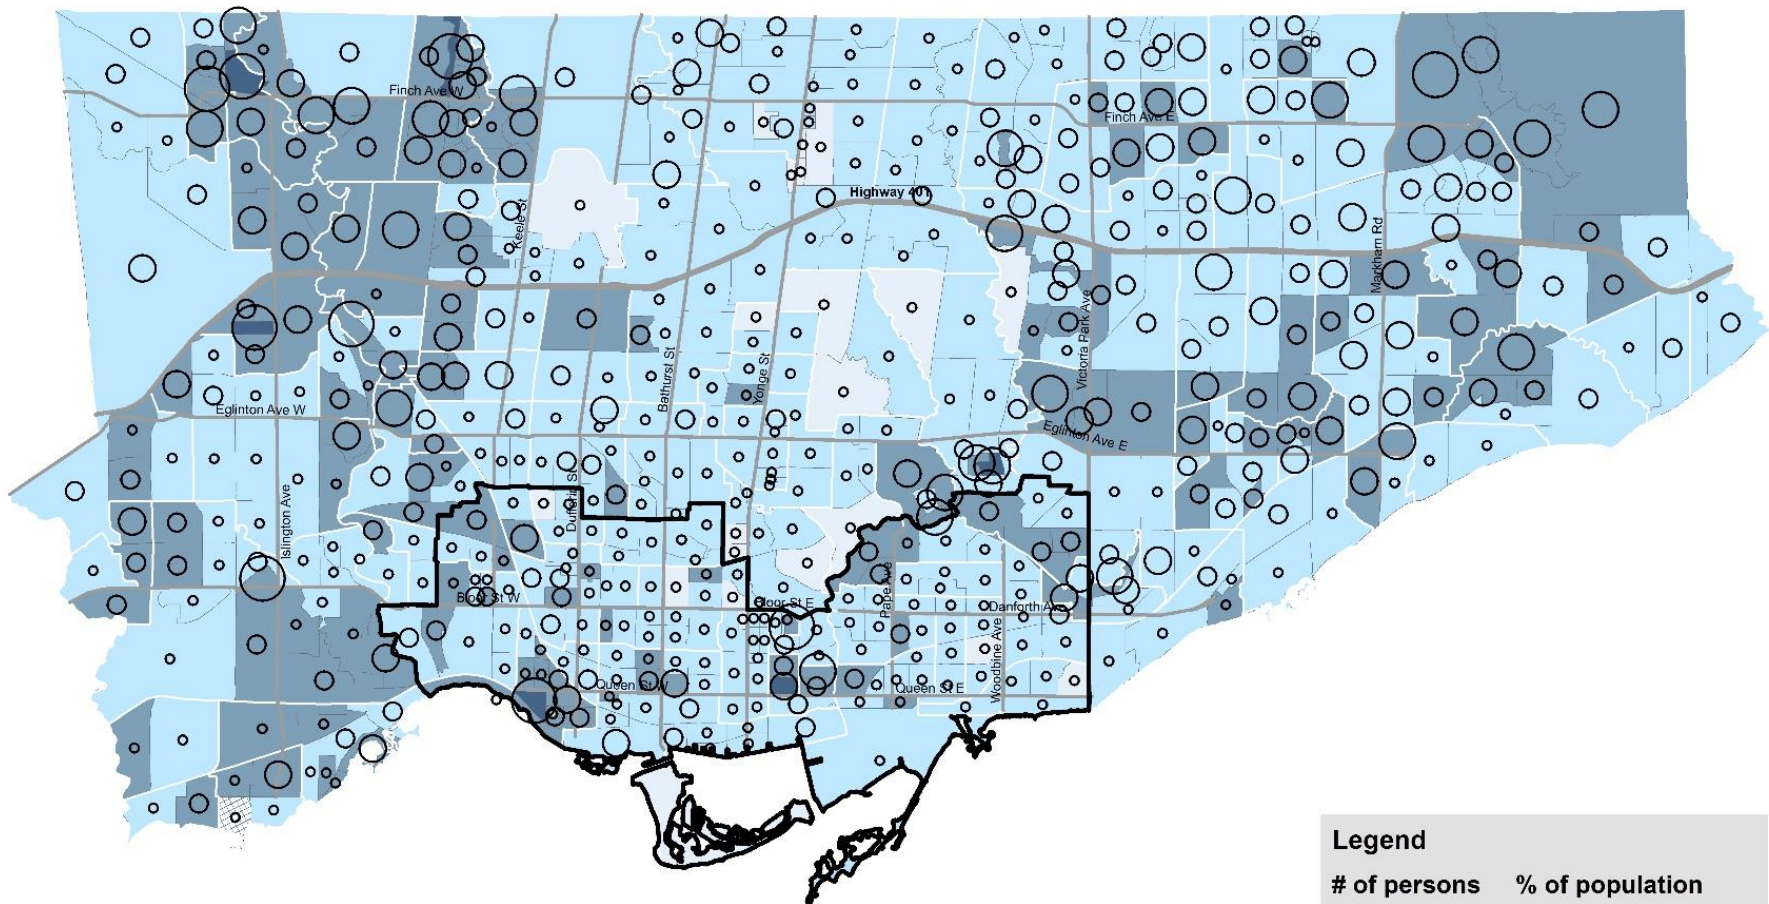

Distribution of Refugee Population by Census Tract, City of Toronto

Source: Statistics Canada. 2016 Census.